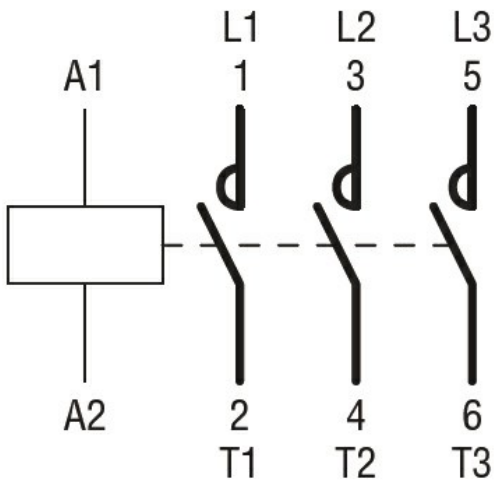

Safety related data

Mirror contacts according to IEC/EN 609474-4-1	Yes
EMC compatibility	Yes

Dimensions

Wiring diagrams

Certifications and compliance

Certifications

CSA C22.2 n° 60947-1

CSA C22.2 n° 60947-4-1