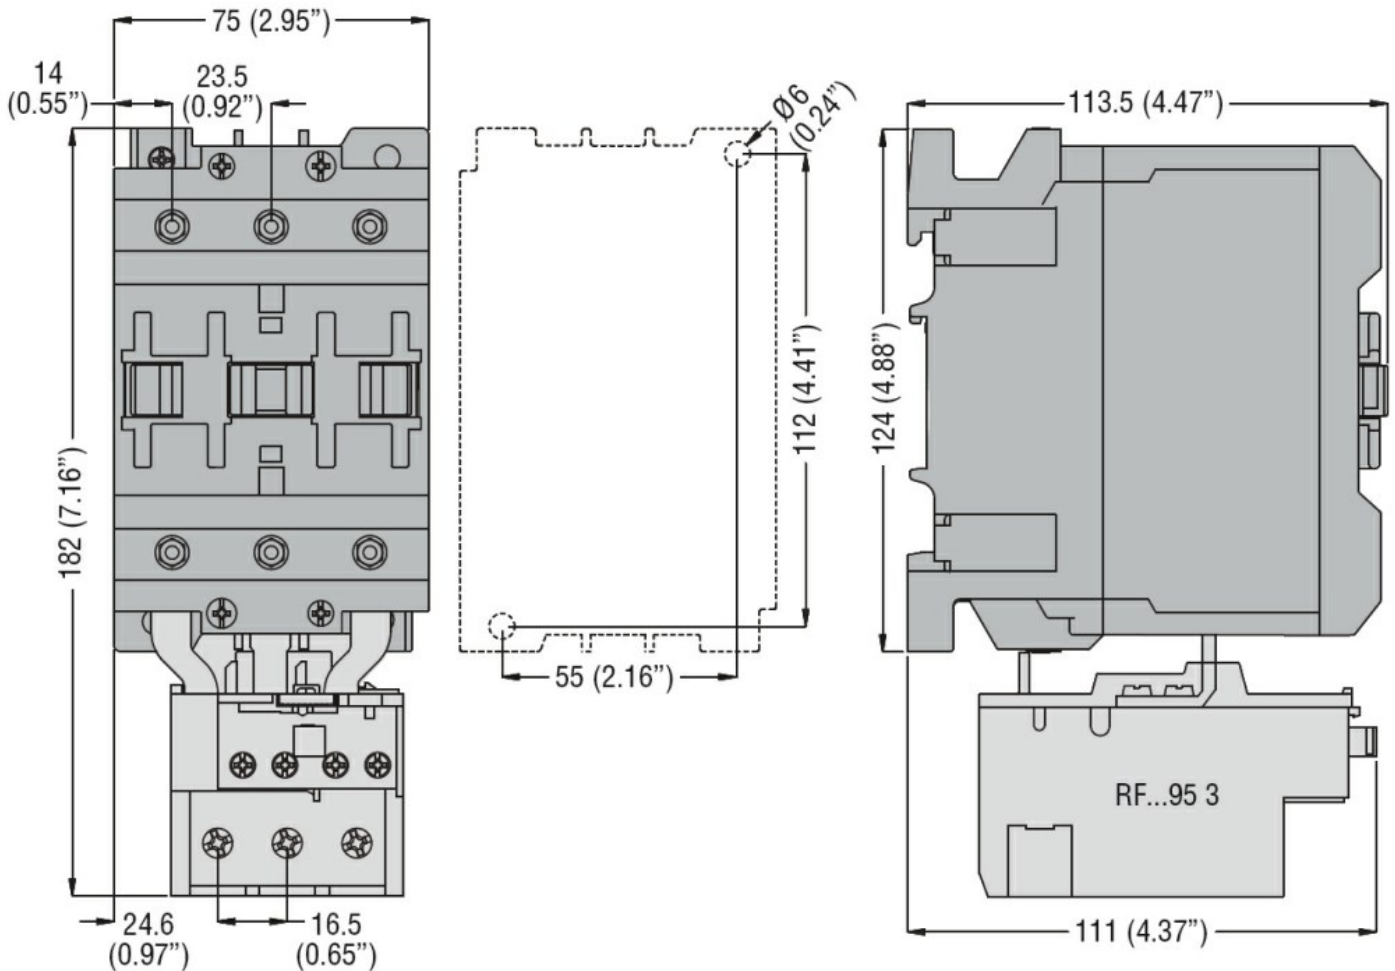

Safety related data

Mirror contacts according to IEC/EN 609474-4-1	Yes
EMC compatibility	Yes

Dimensions

Wiring diagrams

Certifications and compliance

Certifications

CSA C22.2 n° 60947-1

CSA C22.2 n° 60947-4-1